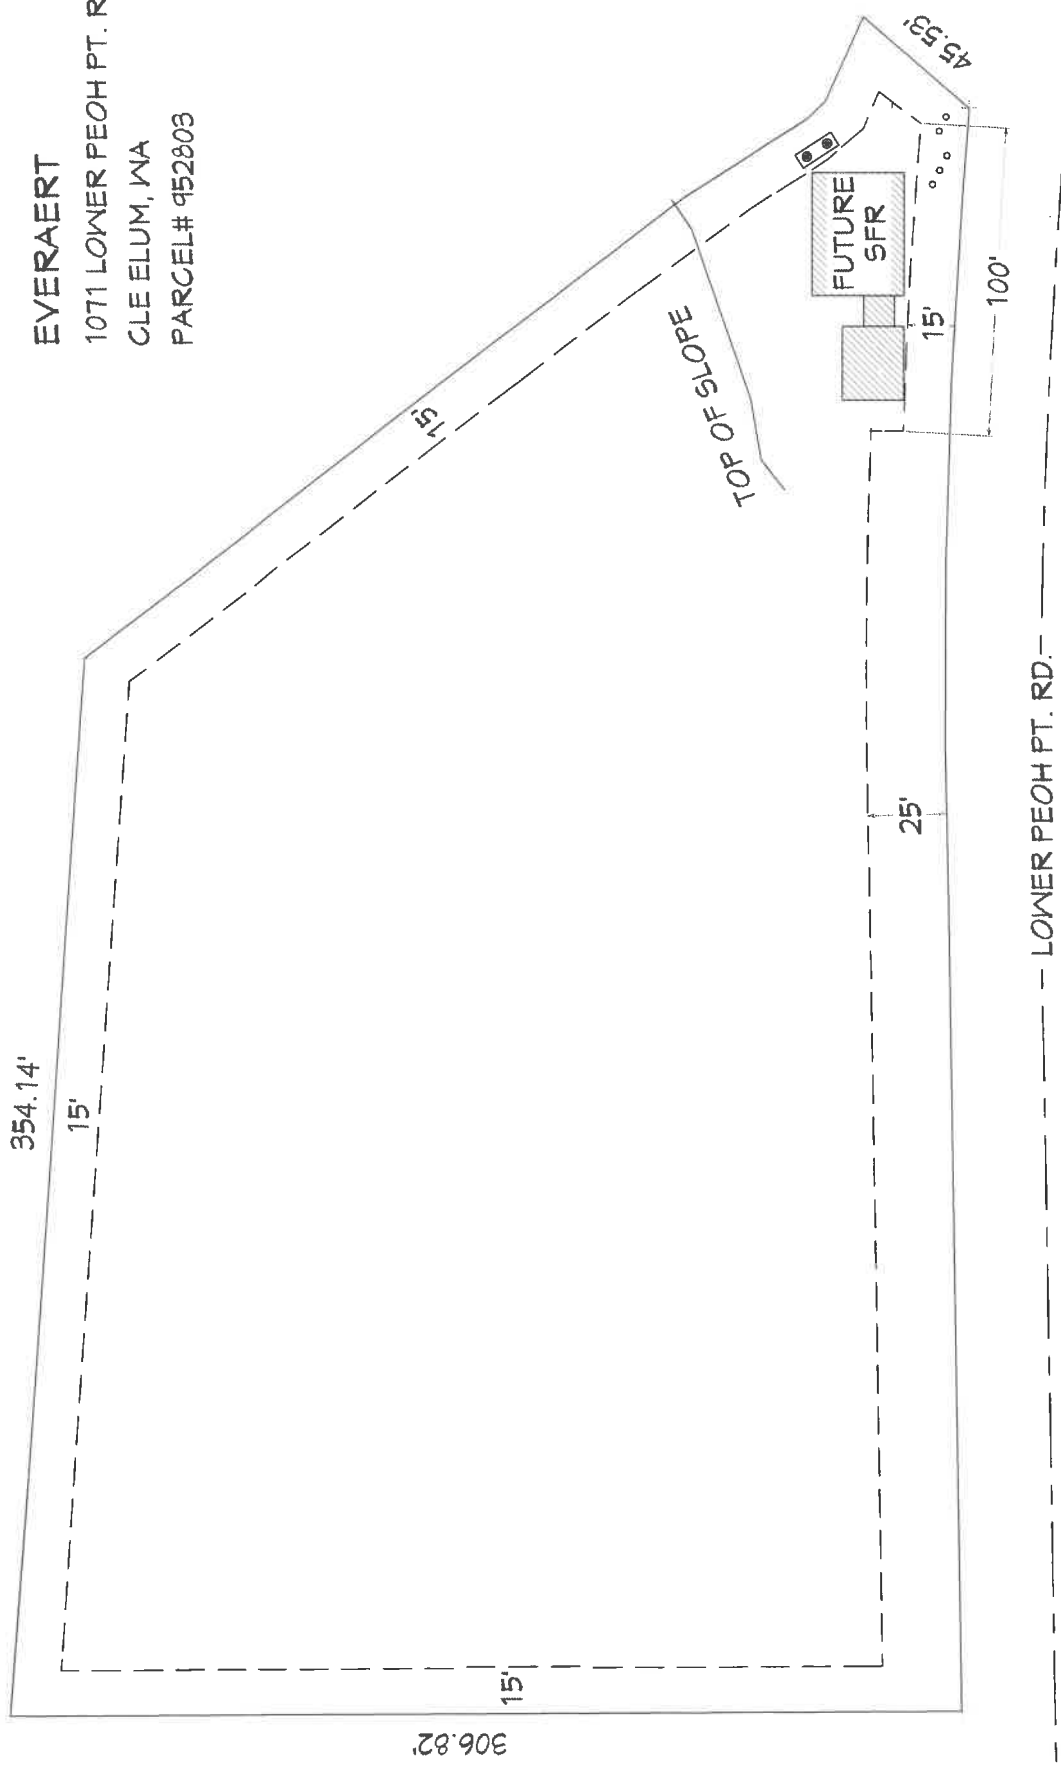

EVERAERT  
1071 LOWER PEOH PT. RD.  
CLE ELUM, WA  
PARCEL# 952803

SITE PLAN   
1" = 60'